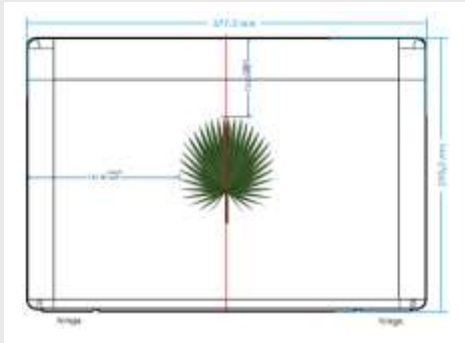

LAPTOPS

MADE IN BANGLADESH

BRAND TAALPATA

2in1 Laptop/Notebook Touch Screen- 14 inch

2in1 Laptop/Notebook Touch Screen- 11.6 inch

All-In-One PC-21 inch

Manufactured & Assembled in
Datasoft Manufacturing & Assembly Inc.

Bangabandu HiTech City

Kaliakoir, Gazipur

Bangladesh

Phone: + 8801919968025

Website: www.dma-bd.com

Email: info@dma-bd.com